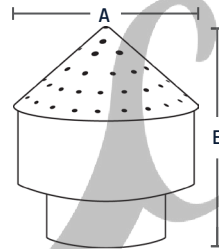

EcoBlu®

Blossom Jet

Nozzle FGS series

EcoBlu FGS series Blossom Jet Nozzle sprout the water and freefall along to the pool like the shape of a parabola. The nozzle of the EcoBlu FGS series shines splendidly under the water.

Model	Dimension (mm)	
	A	B
FGS-10	72	85
FGS-15	85	85

Model	Code	Material	Join Size	Water Pressure (Bar)	Discharge Water (L/min)	Fountain Height (m)
FGS-10	N-1441	304 Stainless Steel	1"	0.4 - 0.9	70 - 120	0.5 - 1.5
FGS-15	N-1442	304 Stainless Steel	1.5"	0.6 - 1.2	100 - 200	0.5 - 1.8