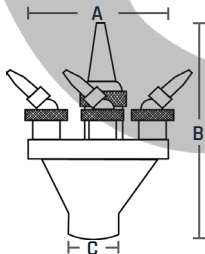

EcoBlu®

Seven Star Jet

Nozzle SB series

EcoBlu SB series seven-star nozzle composes of one adjustable large sprayer in the central and six small sprayers in the second rings, it forms the central water column and one layer outward parabola water column after jetting out. The angle of the nozzle is adjustable and it provides diversified shapes.

Model	Dimension (mm)		
	A	B	C
SB-15	115	190	46
SB-20	122	184	57
SB-30	210	342	85

Model	Code	Material	Join Size	Pressure Water (Bar)	Discharge Water (L/min)	Fountain Height (m)	Nozzle Head
SB-15	N-1421	304 Stainless Steel	1.5"	1.5	650	5	6
SB-20	N-1422	304 Stainless Steel	2"	2	800	6	7
SB-30	N-1423	304 Stainless Steel	3"	3	1200	7.5	10