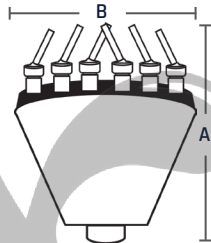

The Claw Jet Nozzle has several smaller nozzles at the end and it could produce fan shape of spray with the crystal-clear and wind resistant jets come out of the nozzles like fingers.

Model	Dimension (mm)	
	A	B
FW-10	150	140
FW-15	250	140