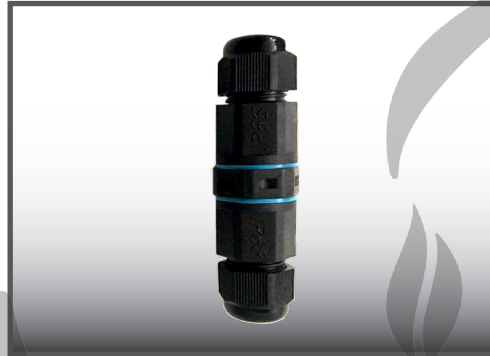

EcoBlu

Pool Equipments

Model	T-Way Cable Connections
Code	L-3002
Water-Proof Protection	IP68
Dimension (L x W) m	100 x 25

Model	1 Way Cable Connection
Code	L-3001
Water-Proof Protection	IP68
Dimension (L x W) m	90 x 25

Model	Y Way Cable
Code	L-30039
Material	-
Length (m)	0.5 meter

Model	Cable 3 meter
Code	L-3333
Material	-
Length (m)	3 meter

Model	EcoBlu Transformer
Code	L-30031
Material	-
Voltage	AC/DC12-24V

Model	A&B Pool Hose
Code	N-5220
40mm Size	15 meter
50mm Size	10 meter

Model	Alluminium Pole
Code	N-5000
Size	3 meter / 5 meter

Model	Aluminium Back Pool Brush
Code	N-5106
Material	Aluminium & Plastic
Dimension (inch)	17"