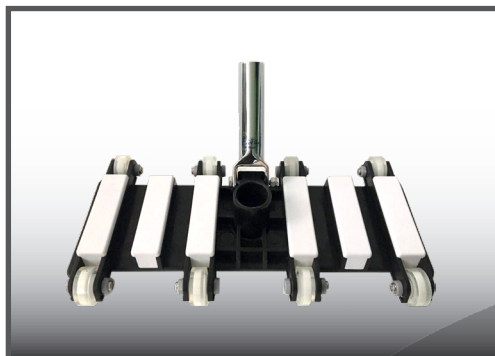

## Pool Equipments

Model	Aggravated Suction Pool Head
Code	N-5100
Material	Plastic
Dimension (inch)	14"

Model	White Fine Pool Net
Code	N-5105
Material	Plastic
Dimension (inch)	19" x 10"

Model	Blue Coarse Pool Net
Code	N-5104
Material	Plastic
Dimension (inch)	19" x 10"

Model	Blue Shallow Pool Net
Code	N-5103
Material	Plastic
Dimension (inch)	14" x 14.5"

Model	Spa Jet
Code	N-5201
Material	ABS
Dimension (L x W x H) m	165 x 95 x 105

Model	Round Main Drain
Code	N-5203
Material	ABS
Diameter (m)	205 meter

Model	Sewage Suction Port
Code	N-5202
Material	ABS
Inlet Size	50 mm / 40 mm

Model	Eye Ball
Code	N-5204
Material	ABS
Inlet Size	40 mm